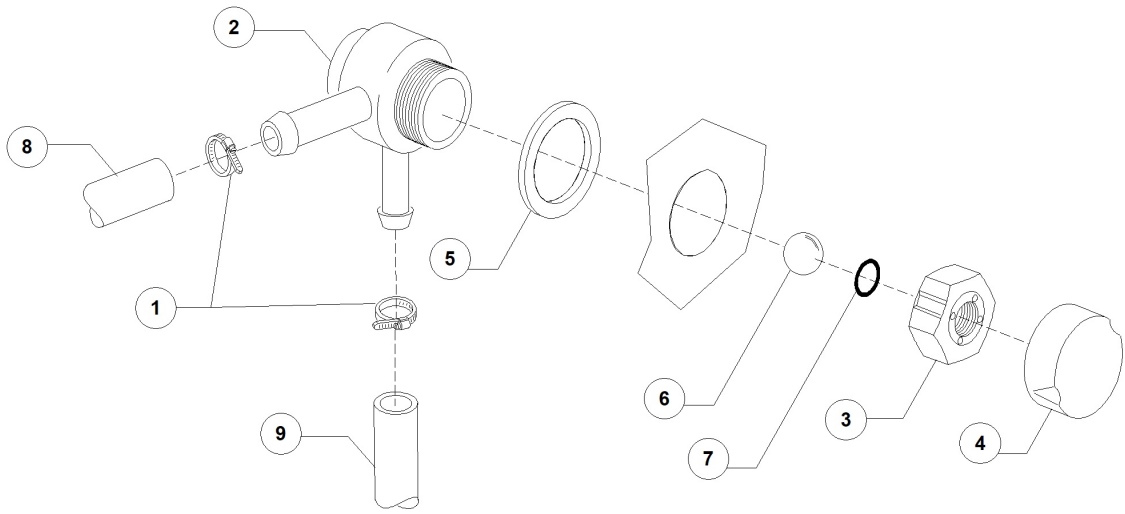

LVSH35 PS 220-230/50 AFI COLLIN LUCY - DWS1016185 - Valvola DVGW - DW128C

Pos.	Codice	Descrizione	Description
1	DW11807	FASCETTE AISI 430 12/22	CLAMP 12/22 AISI 430
2	DW15280	CORPO CENTRALE VALVOLA DVGW 07	DRAIN VALVE CENTER BODY
3	DW15281	DADO VALVOLA DVGW 07	VALVE NUT
4	DW15282	COPRI DADO VALVOLA DVGW 07	VALVE NUT COVER
5	DW15283	GUARNIZIONE VALVOLA DVGW 07	VALVE GASKET
6	DW15284	"SFERA 5/8" VALVOLA DVGW 07"	"5/8" BALL FOR DVGW VALVE 07"
7	DW15285	GUARNIZIONE OR 115 KTW VALVOLA DVGW 07	O-RING 115 KTW
8	DW14506	TUBO GOMMA DIAM 9,5X16 EPDM	9,5X16 EPDM RUBBER HOSE
9	DW14506	TUBO GOMMA DIAM 9,5X16 EPDM	9,5X16 EPDM RUBBER HOSE