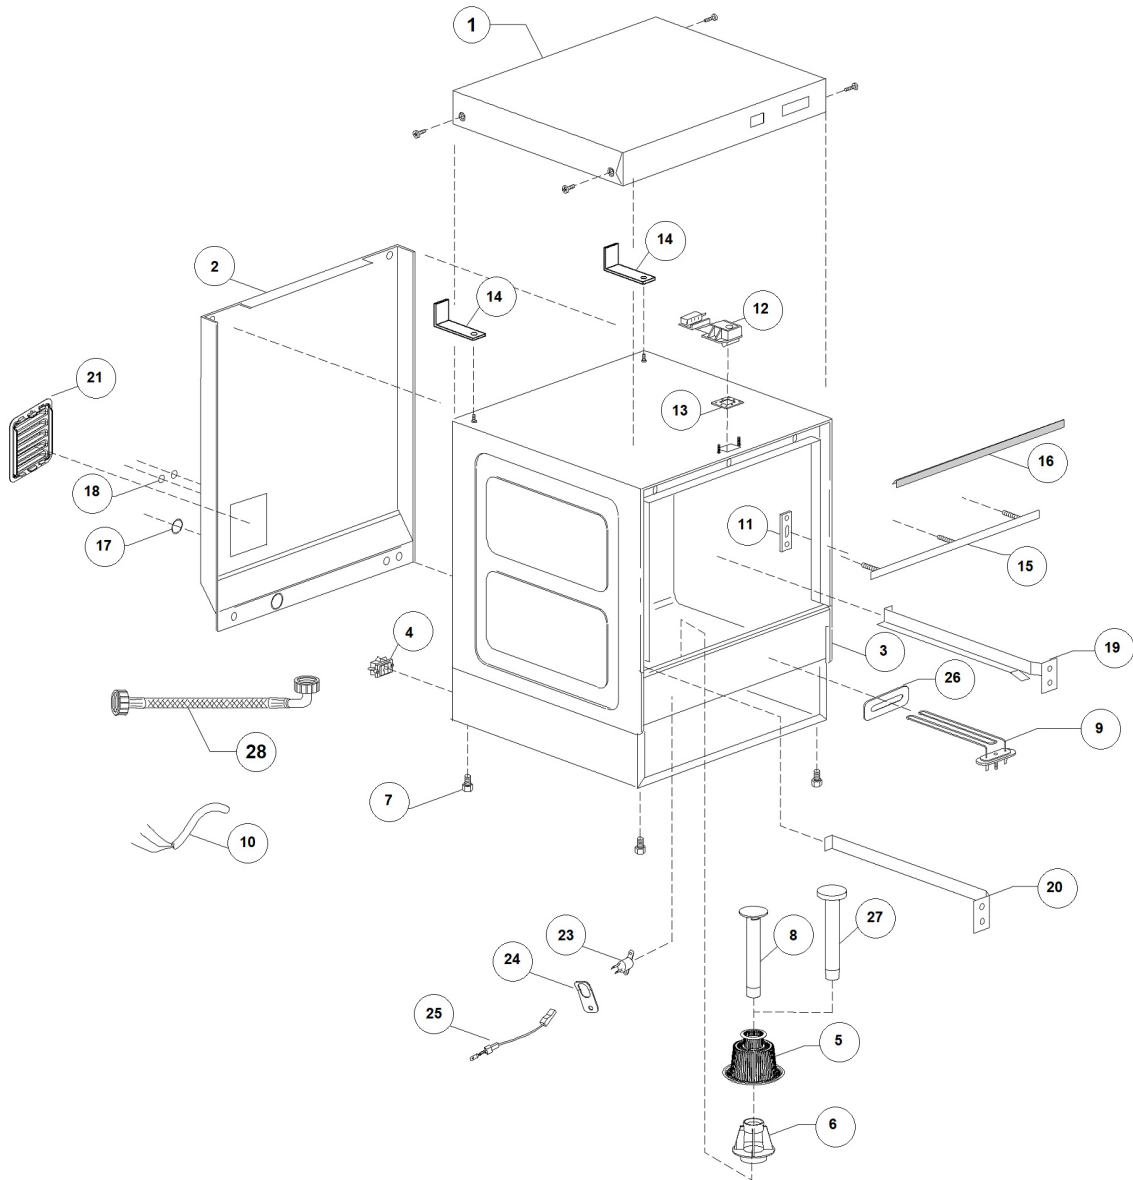

Pos.	Codice	Descrizione	Description
1	DW250031	"COPERCHIO "VERS.P" 35/02"	COVER 35/02
2	DW250602	SCHIENALE 35/RL09 (1x25046)	BACK PANEL 35/RL09 (1x25046)
3	DW250700	CARROZZERIA 35/RL2014 NORMALE	
4	DW15065/A	FISSACAVO PER VITI AUTOF (NR.2x11007)	CABLE-FASTENER WITH SCREW
5	DW25003	FILTRO ASPIRAZIONE POMPA RL/09	SUCTION FILTER
6	DW25002	GHIERA SUPPORTO FILTRO RL/09	FILTER CLUTCH FERRULE
7	DW10850	PIEDINO REG. PLASTICA NERO BASSO	LOW ADJUSTABLE FOOT (MINIMUM 4 PCS)
9	DW16035/C	RESIST.1250/1360W 230/240V 1	HEATING ELEMENT 1250/1360W 230/240V 1
10	DW440060	CAVO 3G1.5x2500	CABLE 3G1.5x2500
11	DW150401	GUIDA ASTA CURVA	DOOR ROD SLIDE (MIN. 4 PCS)
12	DW150402	CRICCOTTO COMPLETO PORTA '96 GS	DOOR JACK ASSEMBLY
13	DW150403	GUARNIZIONE PER CRICCOTTO SP. 1,5	DOOR JACK O-RING (MIN. 5 PCS)
14	DW25043	SUPPORTO SCHIENALE	REAR PANEL BRACKET
15	DW352919	ANGOLARE GUARN. PORTA 35/02	PROFILE FOR RUBBER SEAL 35/02
16	DW135206	GUARNIZIONE PORTA SILICONE GRIGIO	SILICONE DOOR SEAL
17	DW13335	PASSACAVO DI34 IN GOMMA DE49 DF40	RUBBER FAIRLEAD DI34 DE49 DF40
18	DW13323	PASSACAVO IN GOMMA D.13	RUBBER FAIRLEAD D.13 (MIN. 2 PCS)
19	DW260002	CORRENTINO DX 37/03 - 35/2014	RIGHT INTERNAL SLIDE 37/03 - 35/2014
20	DW260003	CORRENTINO SX 37/03 - 35/2014	LEFT INTERNAL SLIDE 37/03 - 35/2014
21	DW25046	TAPPO CON GELOSIE	VENTILATION GRID
23	DW15552/B	TERMOST. SICUR.VASCA KLIXON SENZA STAFFA	KLIXON TANK SAFETY THERMOSTAT
24	DW15552/A	STAFFETTA PER TERMOSTATO VASCA KLIXON	THERMOSTAT SUPPORT
25	DW6102502	SPEZ. CABL. TERMICO RESIST. VASCA LAVABI	
26	DW250043	PIASTRINA RESISTENZA VASCA	TANK HEATING ELEMENT PLAQUE
27	DW25051	TROPPOP.CON CAPPuccio PER SERIE RL09 PS	OVERFLOW PIPE WITH PLUG RL09 PS
28	DW10726	CANNA CARICO PICC. WRAS m1,5x3/4 EN61770	LOAD PIPE WRAS M1,5x3/4 EN61770